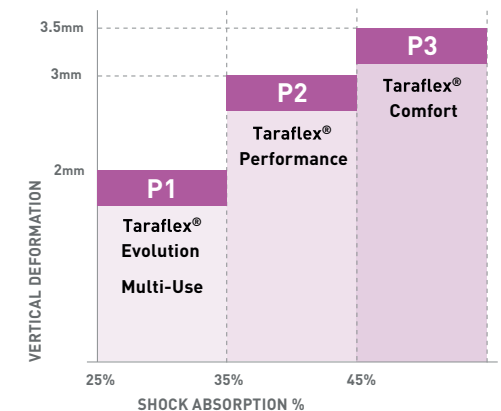

Multi-Use flooring

Gerflor have a range of multi-use flooring which is ideal for an early school environment. Providing shock and impact protection for various sports and activities, it reduces potential injuries that can occur from bumps and falls. The product is also perfect for other applications where the area needs to be used for teaching or other uses, the floor will perform just as any other type of vinyl floor. Gerflor floors are hygienic, easy to clean, extremely hard wearing and easy to maintain.