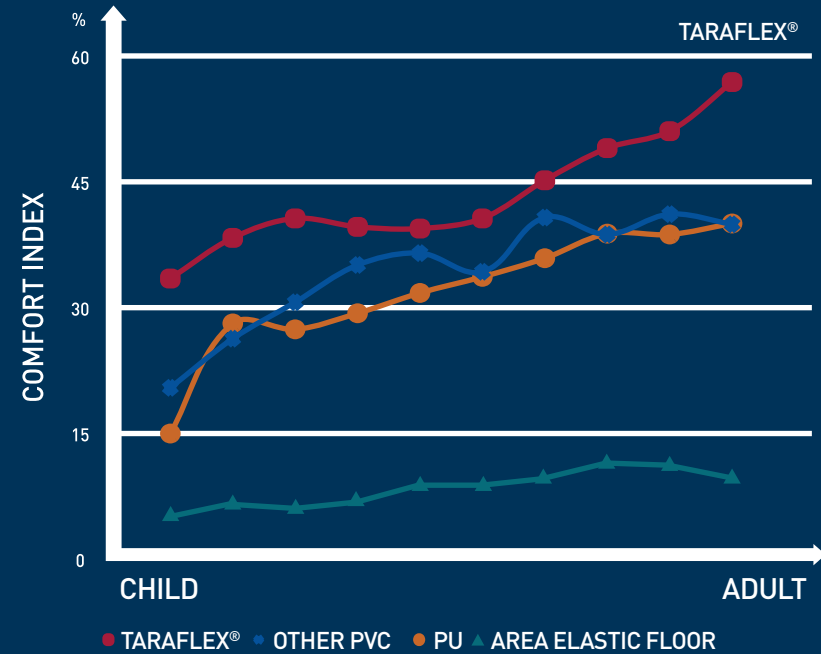

Protection

What was once a subjective matter, the level of protection can now be measured thanks to revolutionary Independent studies conducted by one of France's leading Universities. The conclusion confirmed that the Taraflex® range offers the highest level of comfort for users with comfort relating directly to protecting the children when compared to other surfaces.

With discomfort being the main reason for non-enjoyment of sport and exercise, Taraflex® floors assist more than any other floor to ensure that people enjoy their experience of exercising safely. Yet again, Gerflor's continued strive for improvement

ensure that floors continue to protect even the youngest users on the floor, whilst also aiding elite sports men and women. It is inevitable that when people are active, they will fall. Children are even more likely to experience contact with the floor due to lesser developed motor skills, less technique when playing sports and also a more care free attitude.

This highlights the need for the floor to protect. We continue to see the message about reducing and recognising concussion injuries so a good start is to install floors that offer an element of point elasticity to reduce that risk.

IPI

= IMPACT PROTECTION INDEX

≤ 50%	Low protection
50% < IPI ≤ 80%	Medium protection
> 80%	High protection

■ PROTECTION is the property of the floor that reduces immediate injuries when falling, diving, sliding on the floor for all users (children, adults, athletes...)

■ The higher the **IPI** (Impact Protection Index), the higher the PROTECTION (less pain, less bones traumatisms...)