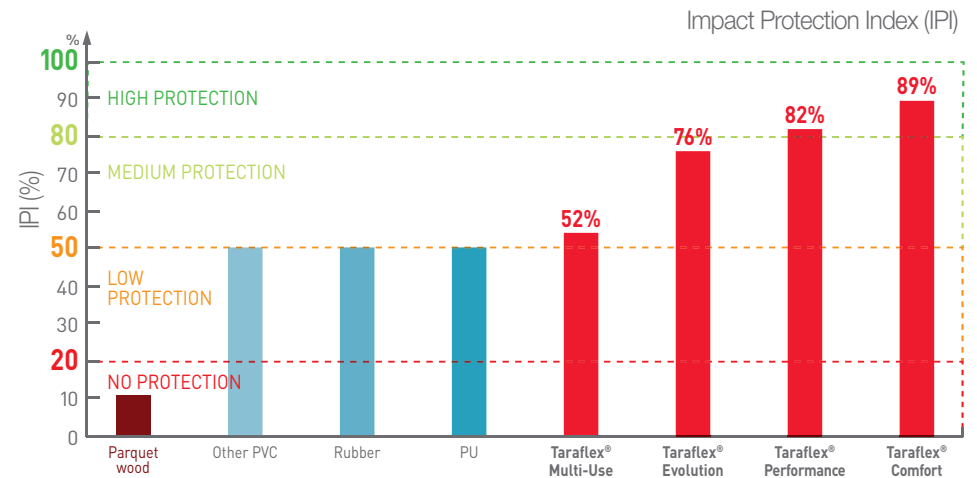

Taraflex® ranges offer high performing IPI

SOURCES:

- ETH Zurich study
- Poitiers University biomechanical study
- AFNOR recommendation letter AC P 90-205