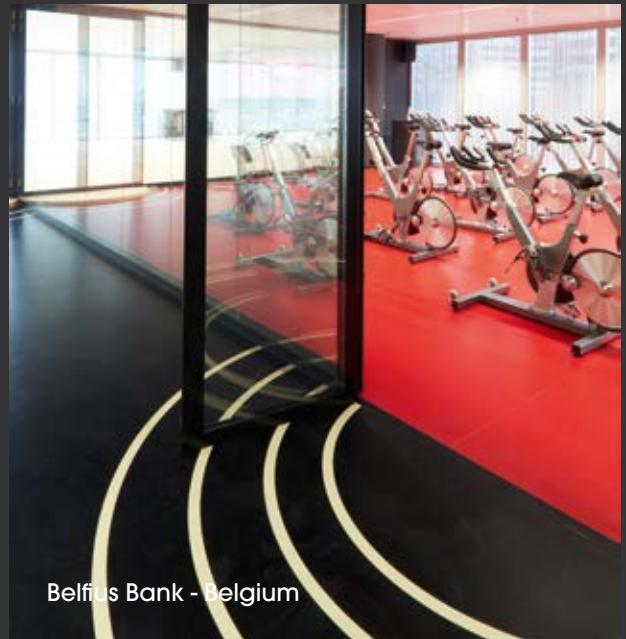

WellVita fitness - Germany

Entrance mats

Skirtings and profiles

- DESIGN
- TRAFFIC RESISTANCE
- EASY CLEANING

Had a touch of modernity and design to your club with our personalised wall protections.

Recommended product range:
WALL PROTECTION

Wall protection

CARDIO AREA

Our floors provide a clean and appealing environment, they resist heavy traffic and treadmill vibrations. Our variety of designs will enhance your cardio equipment.

Dynamic Center - Belgium