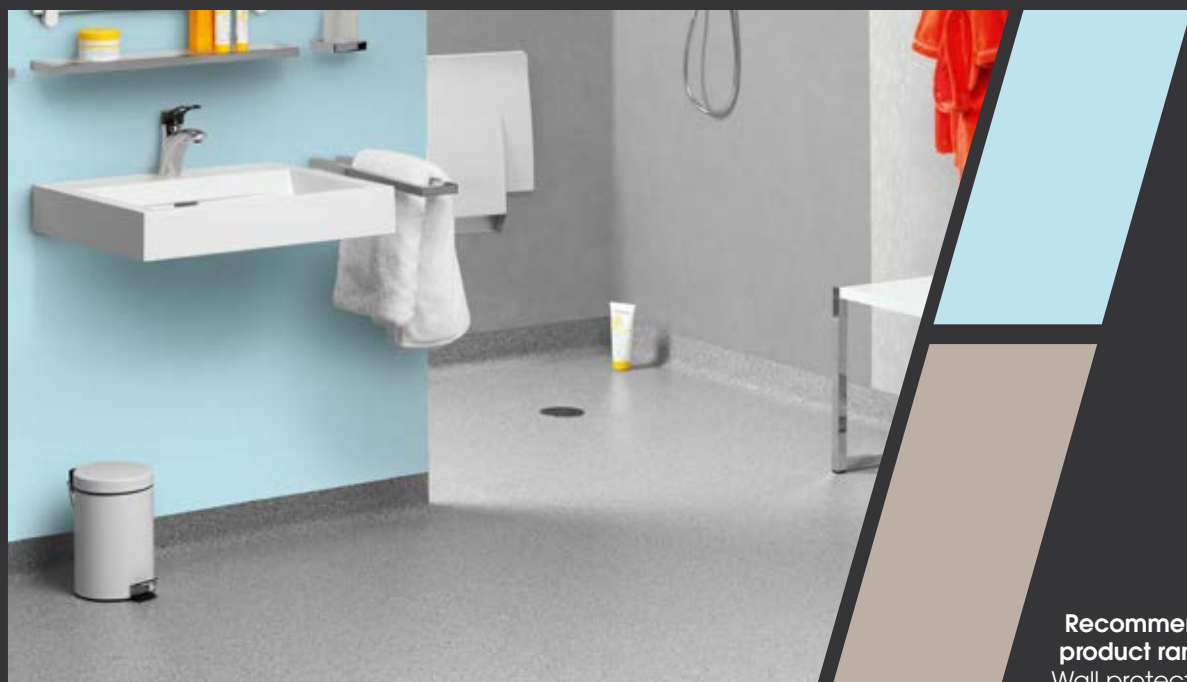

CHANGING ROOMS

Easily combine design and safety with our non-slip and waterproof solutions.

Recommended product range:
Tarasafe

Aesthetic and lasting protection of walls and doors in damp areas.

Recommended product range:
Wall protection