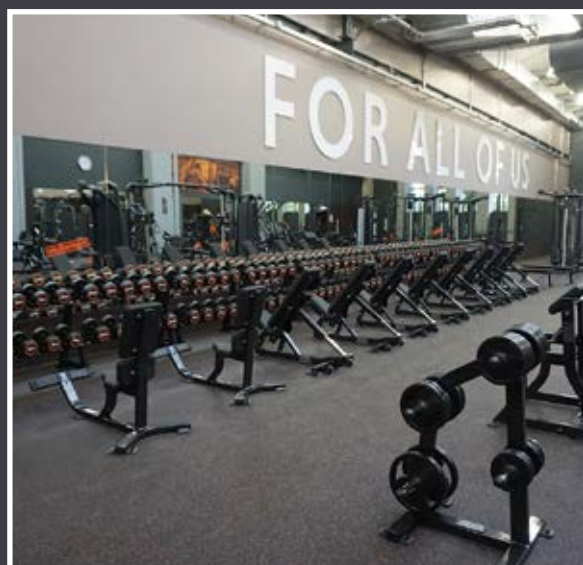

WEIGHTLIFTING AREA