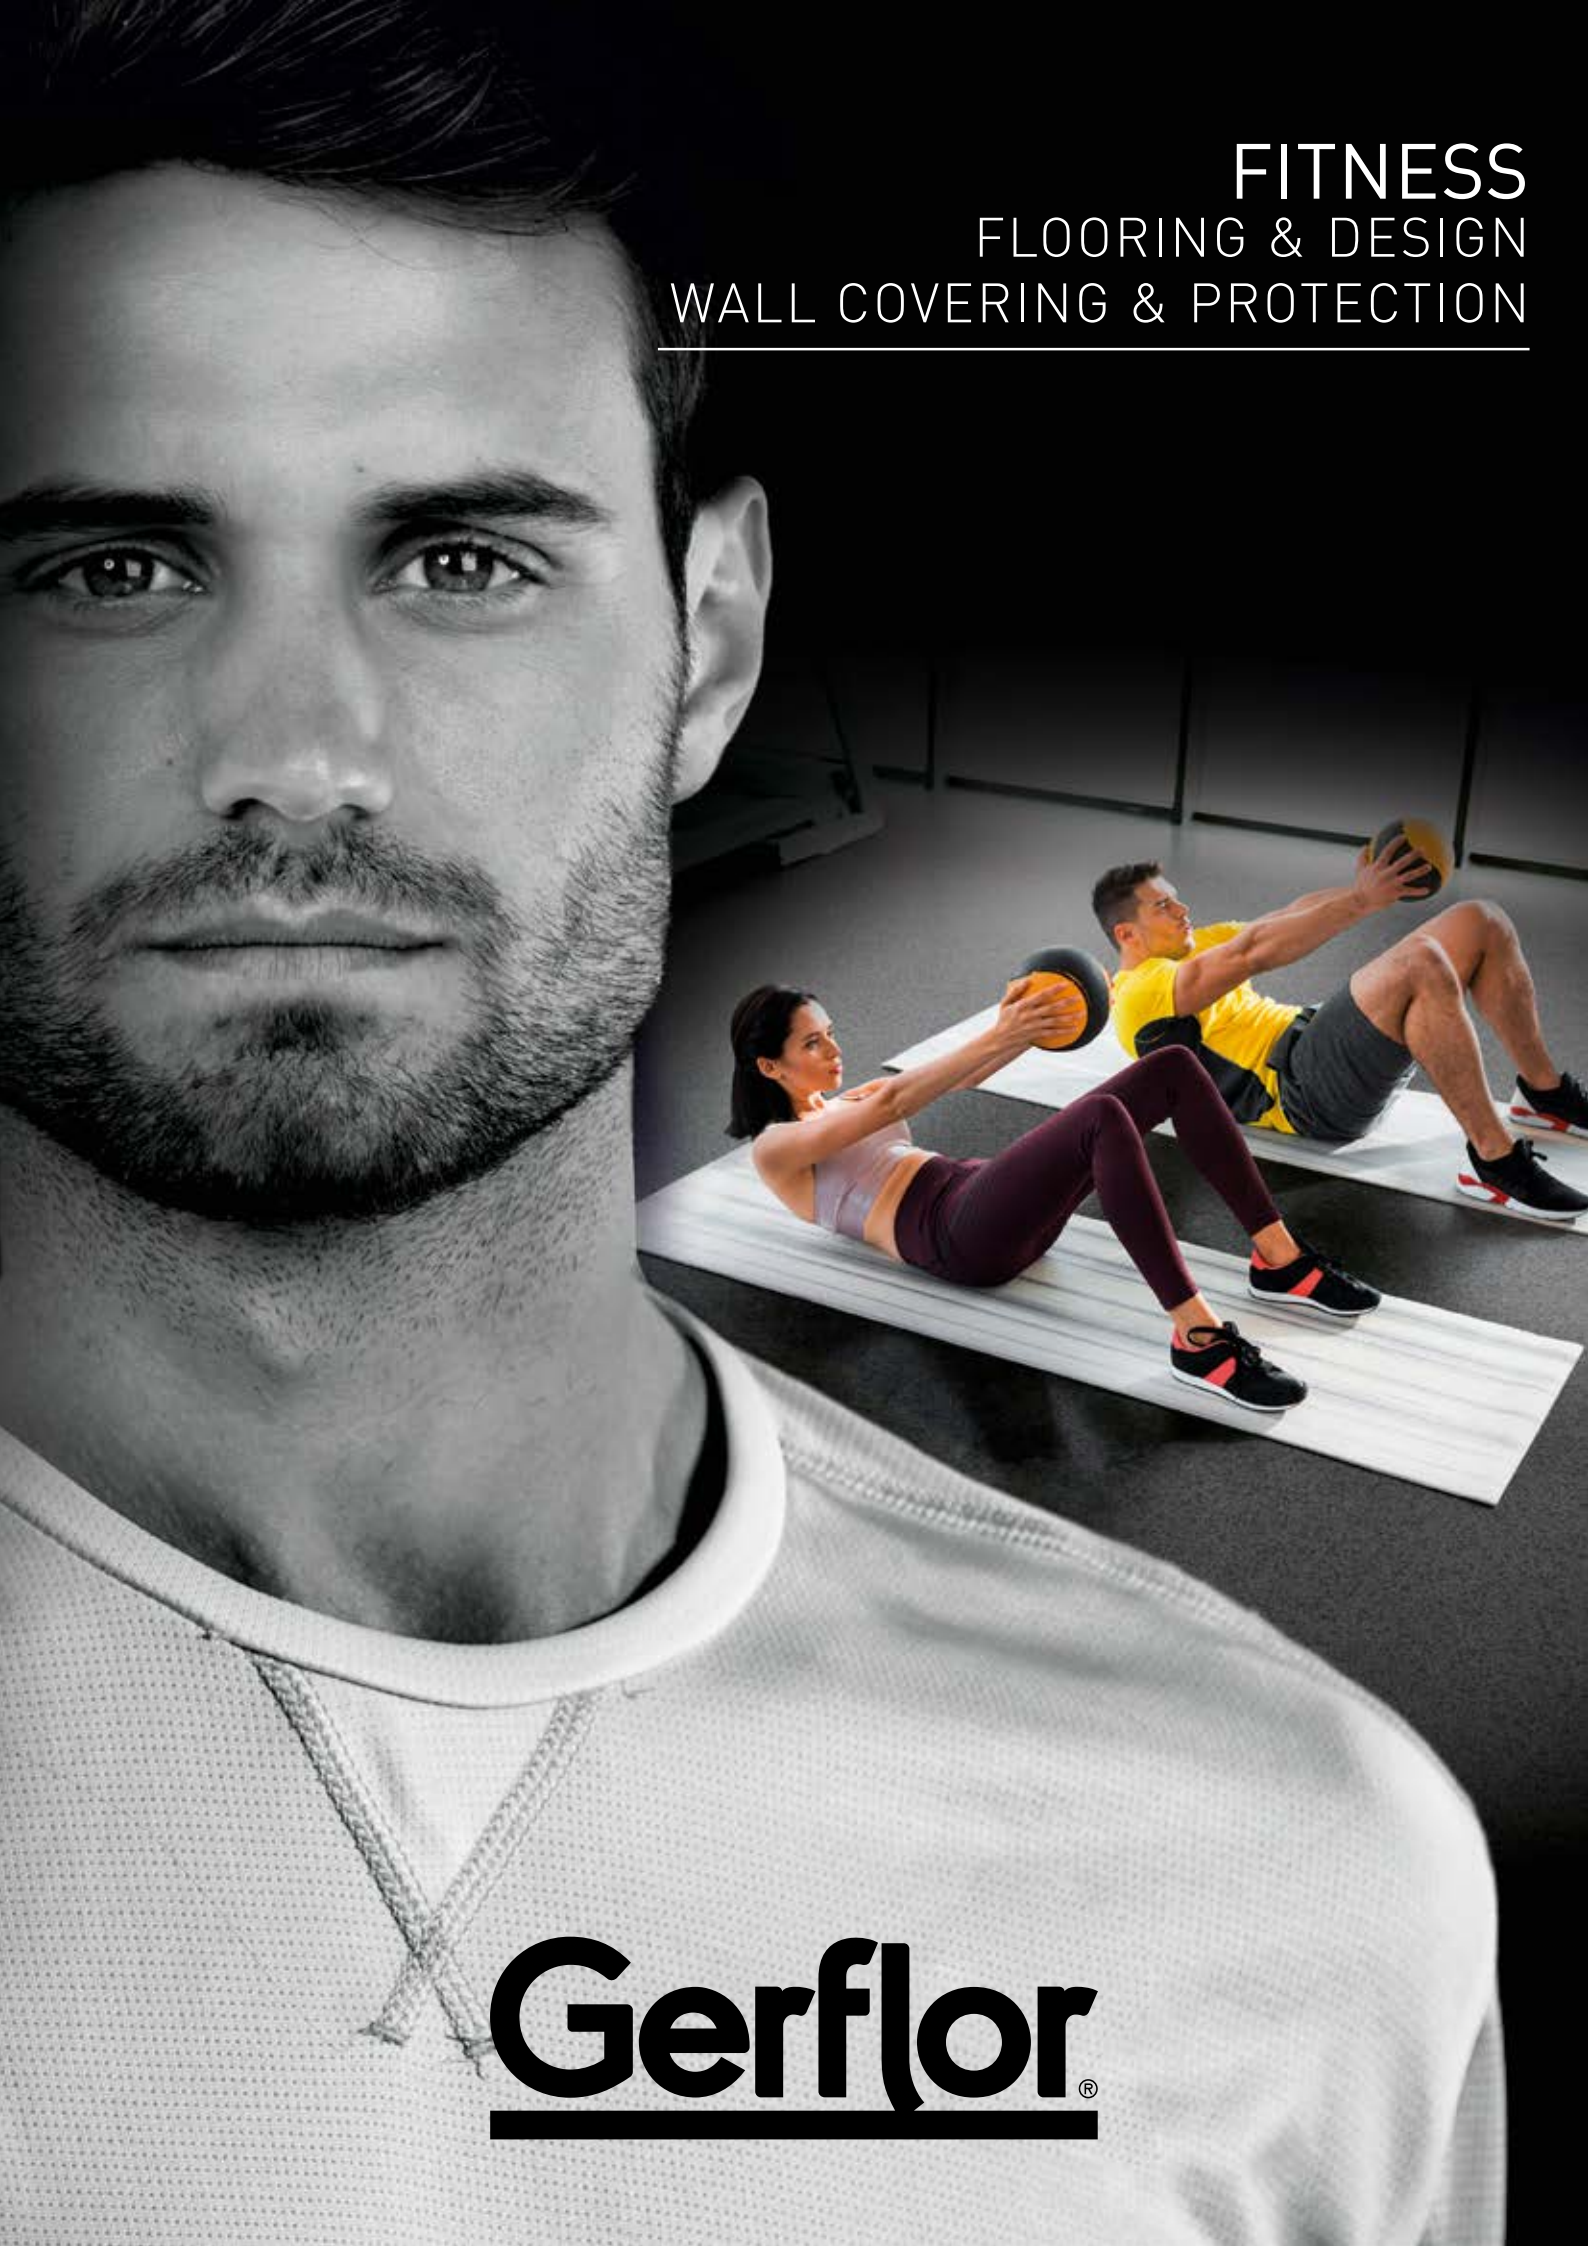

FITNESS
FLOORING & DESIGN
WALL COVERING & PROTECTION

Gerflor[®]

A TAILOR-MADE OFFER FOR FITNESS

We have developed technical solutions responding to all of the issues encountered in a fitness center. From the welcome area to the changing rooms, we have the right products for each area of your club.