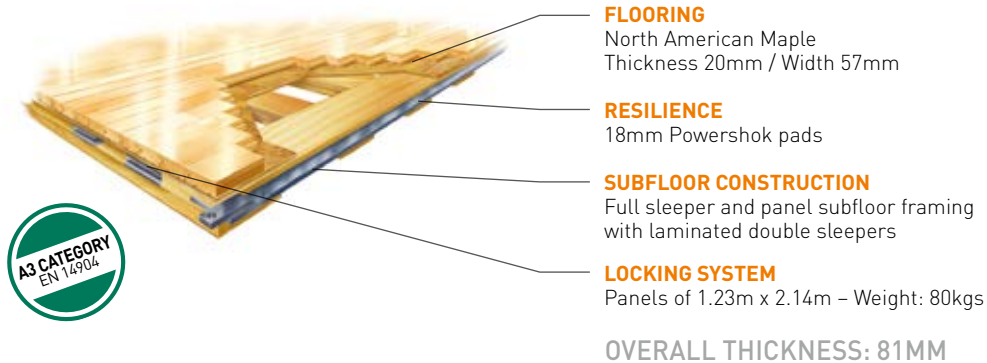

A UNIQUE PORTABLE SYSTEM...

QUICKLOCK™